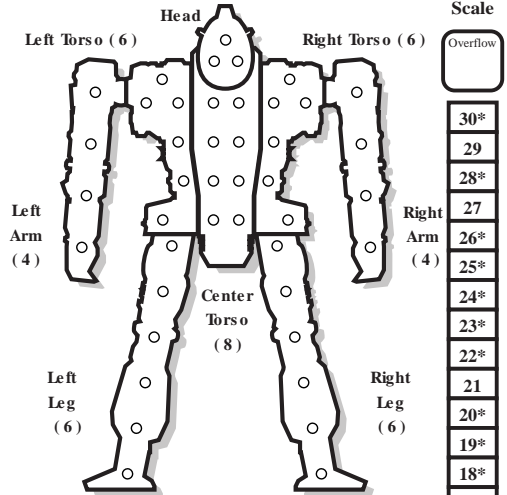

INTERNAL STRUCTURE DIAGRAM

Standard Structure